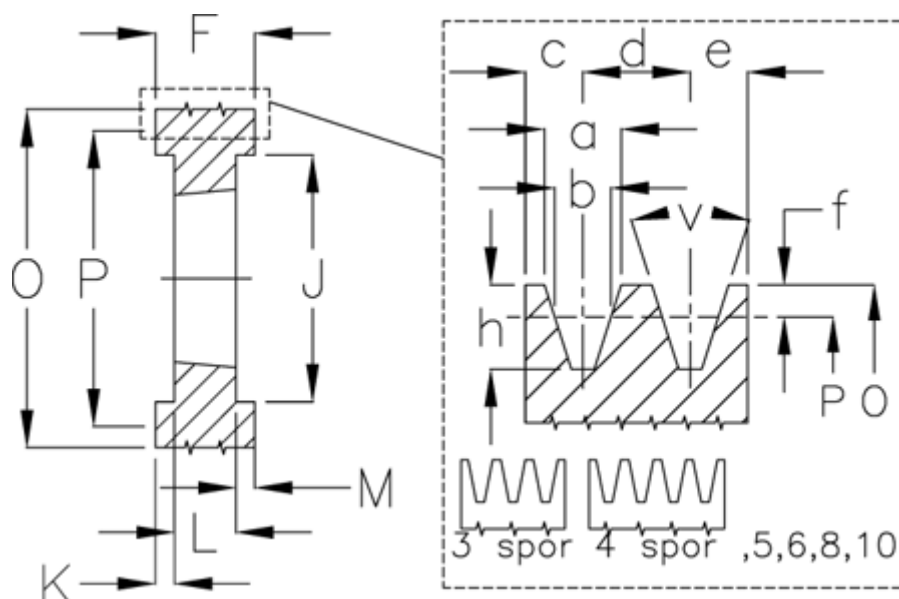

Article number: 604110010006

Description: V-belt pulley SPA 100/6 TL1610

Measures

a	= 12.7	For bush	= 1610	O	= 105.5
b	= 11.0	h	= 13.8	P	= 100
Bush ζ max	= 42	J	= 66	Type	= SPA
c	= 10.0	K	= 30	v	= 34 degrees
d	= 15.0	L	= 25		
e	= 10.0	m	= 40.0		
f	= 2.8	N	= -		
F	= 95	Number of ribs	= 6		